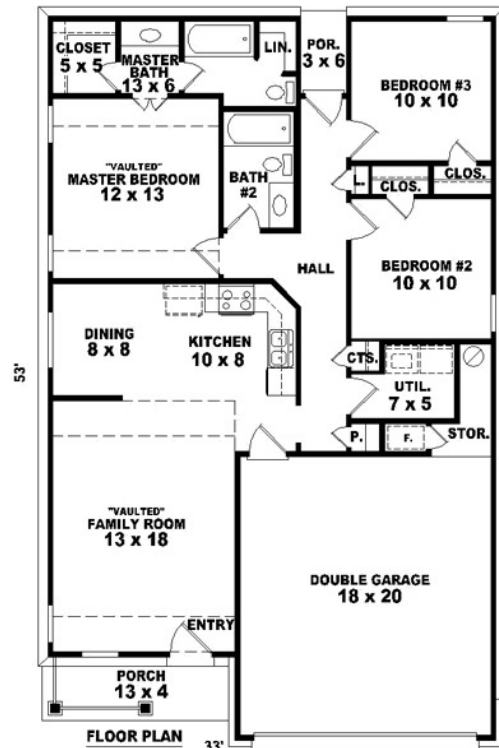

# The Woodford

A ranch plan

- Approx. 1199 sq. ft.
- 3 Bedrooms
- 2 Bath
- 2 Car Garage
- 52 Sq Ft Covered Porch

Marketed By:

**INTEGRITY  
HOMES KC**

For more information call Integrity Homes KC at 816-668-6261