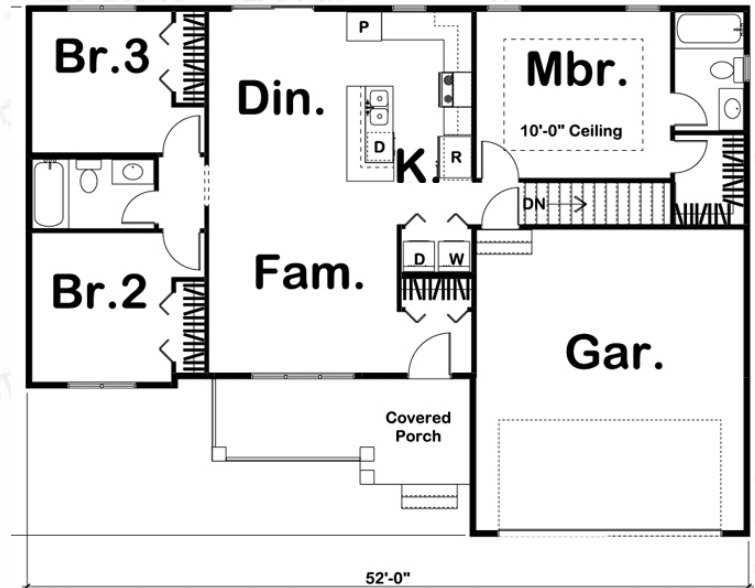

The Farmhouse

A ranch plan

- Approx. 1185 sq. ft.
- 3 Bedrooms
- 2 Bath
- 2 Car Garage
- Covered Porch
- Open Floor Plan

Marketed By:

INTEGRITY
HOMES KC

For more information call Integrity Homes KC at 816-668-6261