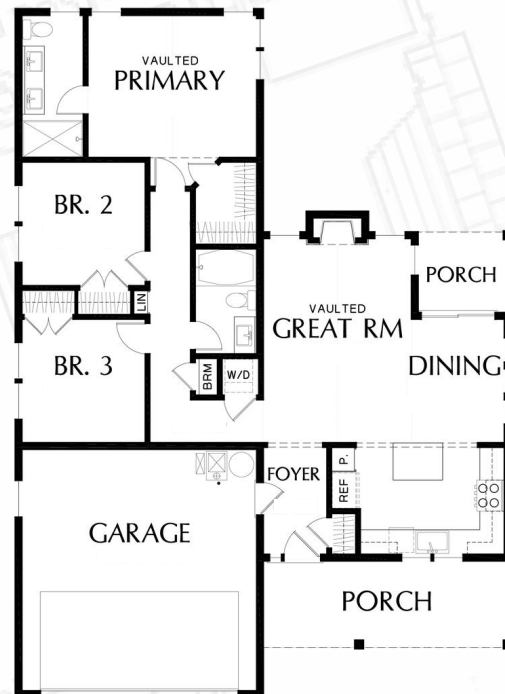

The Country Cottage

A ranch plan

- Approx. 1196 sq. ft.
- 3 Bedrooms
- 2 Bath
- 2 Car Garage
- Covered Porch
- Open Floor Plan

Marketed By:

**INTEGRITY
HOMES KC**

For more information call Integrity Homes KC at 816-668-6261